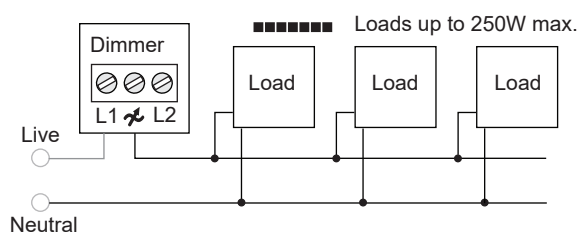

1G 20 A / 32 A / 45 A 1-way switch with LED

1G 20 A 2-way switch with LED

2G 20 A 1-way switch with LED

Intermediate switch

Momentary switch

Bell switch

Fan switch

Installation Wiring Diagrams

Volume control

Speaker control

Panic button

USB socket

Sockets

3-pin socket

Dimmer

1 way operation