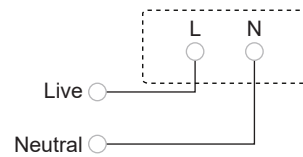

* Use below suffix for the different color options:

_WE - White

_WG - Wine Gold

_DG- Dark Gray

Installation Wiring Diagrams

Switches

1-way switch

2-way switch

1G 20 A / 32 A / 45 A 1-way switch with LED

1G 20 A 2-way switch with LED

2G 20 A 1-way switch with LED

Intermediate switch

Momentary switch

Bell switch

Fan switch

Installation Wiring Diagrams

Volume control

Speaker control

Panic button

USB socket

Sockets

3-pin socket

Dimmer

1 way operation

2 way operation

Installation Wiring Diagrams

Connection unit

Hotel accessories

HDMI/USB/Data socket

HDMI	MODULAR WIRING CONFIGURATION		
	COLOR CODE	T568B	T568A
	White-Blue	5	5
	Blue	4	4
	White-Orange	1	3
	Orange	2	6
	White-Green	3	1
	Green	6	2
	White-brown	7	7
	Brown	8	8