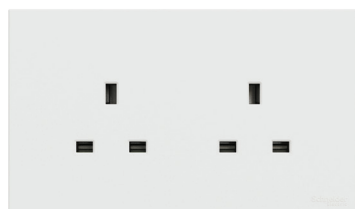

Twin Gang Socket