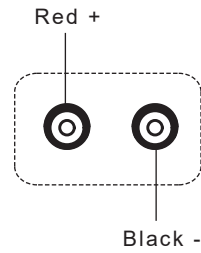

* Use below suffix for the different color options:

_WE - White

_WG - Wine Gold

_DG- Dark Gray

Installation Wiring Diagrams

Switches

1-way switch

2-way switch

1G 20 A / 32 A / 45 A 1-way switch with LED

1G 20 A 2-way switch with LED

2G 20 A 1-way switch with LED

Intermediate switch

Momentary switch

Bell switch

Fan switch

Installation Wiring Diagrams

Volume control

Speaker control

Panic button

USB socket

Sockets

3-pin socket

Dimmer

1 way operation