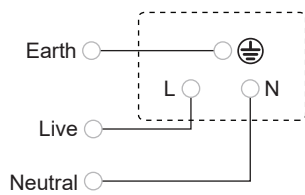

1G 20 A / 32 A / 45 A 1-way switch with LED

1G 20 A 2-way switch with LED

2G 20 A 1-way switch with LED

Intermediate switch

Momentary switch

Bell switch

Fan switch

Installation Wiring Diagrams

Volume control

Speaker control

Panic button

USB socket

Sockets

3-pin socket

Dimmer

1 way operation

2 way operation

Installation Wiring Diagrams

Connection unit

Hotel accessories

HDMI/USB/Data socket

HDMI	MODULAR WIRING CONFIGURATION		
	COLOR CODE	T568B	T568A
	White-Blue	5	5
	Blue	4	4
	White-Orange	1	3
	Orange	2	6
	White-Green	3	1
	Green	6	2
	White-brown	7	7
	Brown	8	8