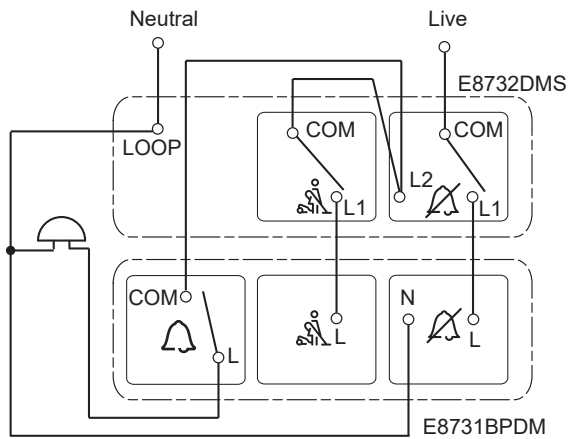

1G 20 A / 32 A / 45 A 1-way switch with LED

1G 20 A 2-way switch with LED

2G 20 A 1-way switch with LED

Intermediate switch

Momentary switch

Bell switch

Fan switch

Installation Wiring Diagrams

Volume control

Speaker control

Panic button

USB socket

Sockets

3-pin socket

Dimmer

1 way operation

2 way operation

Installation Wiring Diagrams

Connection unit

Hotel accessories

HDMI/USB/Data socket

HDMI	MODULAR WIRING CONFIGURATION		
	COLOR CODE	T568B	T568A
	White-Blue	5	5
	Blue	4	4
	White-Orange	1	3
	Orange	2	6
	White-Green	3	1
	Green	6	2
	White-brown	7	7
	Brown	8	8