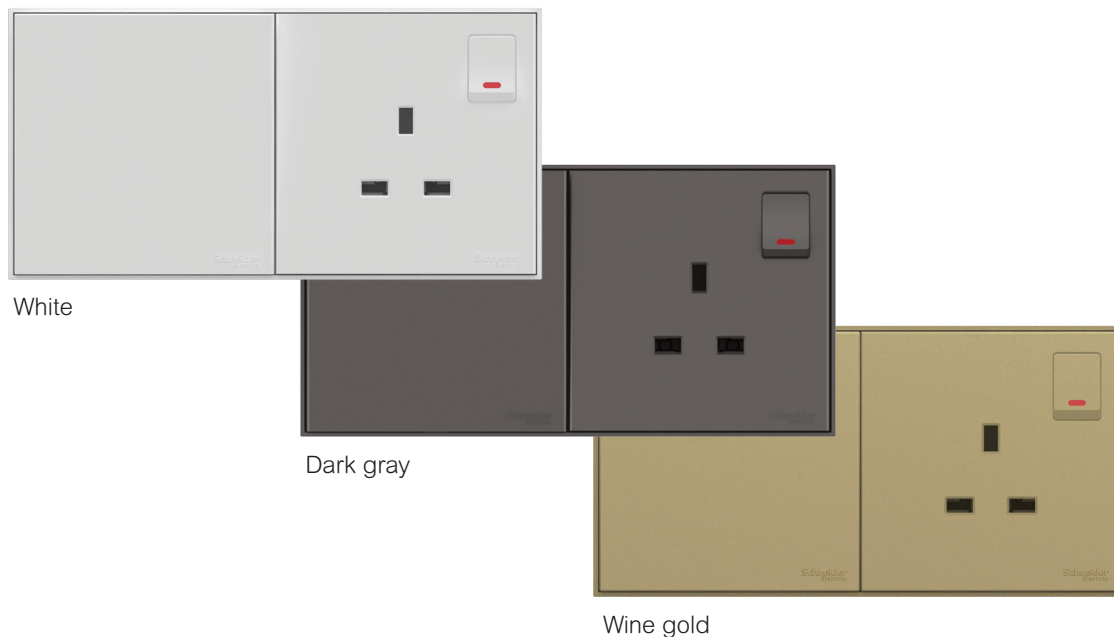

Add a touch of style
and functionality
to your home

AvatarOn C
switches and sockets

[Se.com/ae](https://se.com/ae)

Life Is On

A style unto itself – AvatarOn C

The **AvatarOn C range** of switches and sockets delivers the latest in design trends. Created by the award-winning designers at Schneider Electric, it exquisitely complements any interior while bringing enhanced functionality.

- **Comes in many variants**, from single units to five-module frames for more complex uses, and in three different colors to match your interiors.
- **Enhanced functionalities** with USB, TV, and other ports available for even the most discerning homeowner and a soft-clicking sound to avoid disturbing light sleepers.
- **Easy-to-install**, compact modules that fit standard wall boxes, and are designed to meet global as well as local safety and environmental criteria.