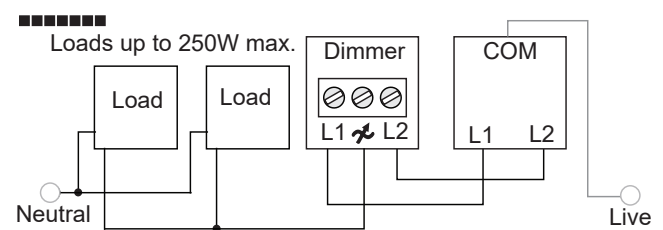

1G 20 A / 32 A / 45 A 1-way switch with LED

1G 20 A 2-way switch with LED

2G 20 A 1-way switch with LED

Intermediate switch

Momentary switch

Bell switch

Fan switch

Installation Wiring Diagrams

Volume control

Speaker control

Panic button

USB socket

Sockets

3-pin socket

Dimmer

1 way operation

2 way operation

Installation Wiring Diagrams

Connection unit

Hotel accessories

HDMI/USB/Data socket

HDMI	MODULAR WIRING CONFIGURATION		
	COLOR CODE	T568B	T568A
	White-Blue	5	5
	Blue	4	4
	White-Orange	1	3
	Orange	2	6
	White-Green	3	1
	Green	6	2
	White-brown	7	7
	Brown	8	8