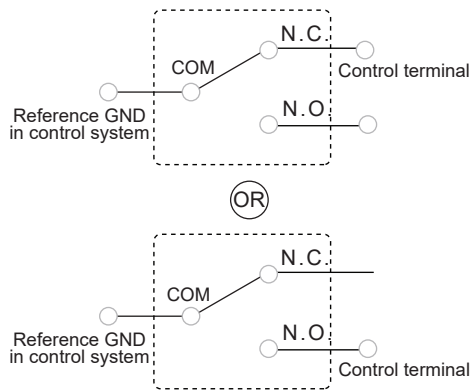

* Use below suffix for the different color options:

_WE - White

_WG - Wine Gold

_DG- Dark Gray

Installation Wiring Diagrams

Switches

1-way switch

2-way switch

1G 20 A / 32 A / 45 A 1-way switch with LED

1G 20 A 2-way switch with LED

2G 20 A 1-way switch with LED

Intermediate switch

Momentary switch

Bell switch

Fan switch

Installation Wiring Diagrams

Volume control

Speaker control

Panic button

USB socket

Sockets

3-pin socket

Dimmer

1 way operation