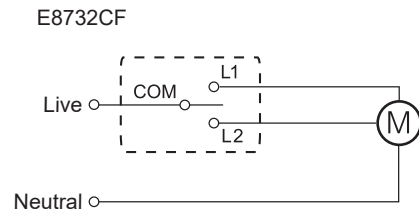

1G 20 A / 32 A / 45 A 1-way switch with LED

1G 20 A 2-way switch with LED

2G 20 A 1-way switch with LED

Intermediate switch

Momentary switch

Bell switch

Fan switch

Installation Wiring Diagrams

2 way operation

Installation Wiring Diagrams

Connection unit

Hotel accessories

HDMI/USB/Data socket

HDMI	MODULAR WIRING CONFIGURATION		
	COLOR CODE	T568B	T568A
	White-Blue	5	5
	Blue	4	4
	White-Orange	1	3
	Orange	2	6
	White-Green	3	1
	Green	6	2
	White-brown	7	7
	Brown	8	8