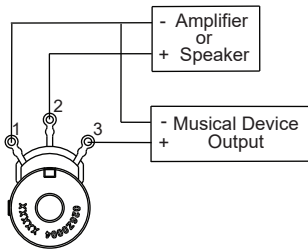

1G 20 A / 32 A / 45 A 1-way switch with LED

1G 20 A 2-way switch with LED

2G 20 A 1-way switch with LED

Intermediate switch

Momentary switch

Bell switch

Fan switch

Installation Wiring Diagrams

Volume control

Speaker control

Panic button

USB socket

Sockets

3-pin socket

Dimmer

1 way operation