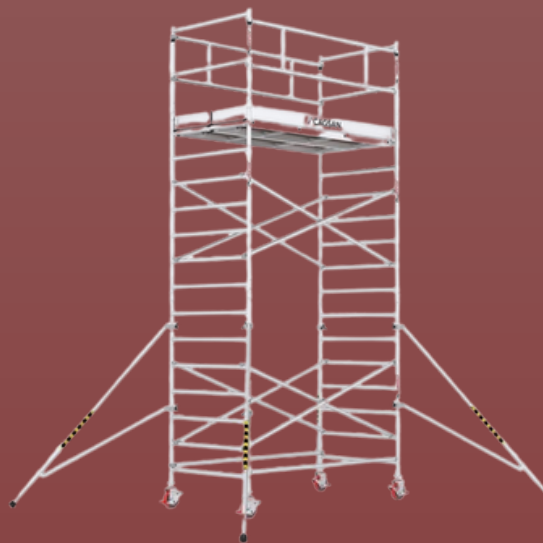

CAGSAN®
LADDER

**SCAFFOLDING
SYSTEMS**

Protube F

Protube S

Protube L

L6